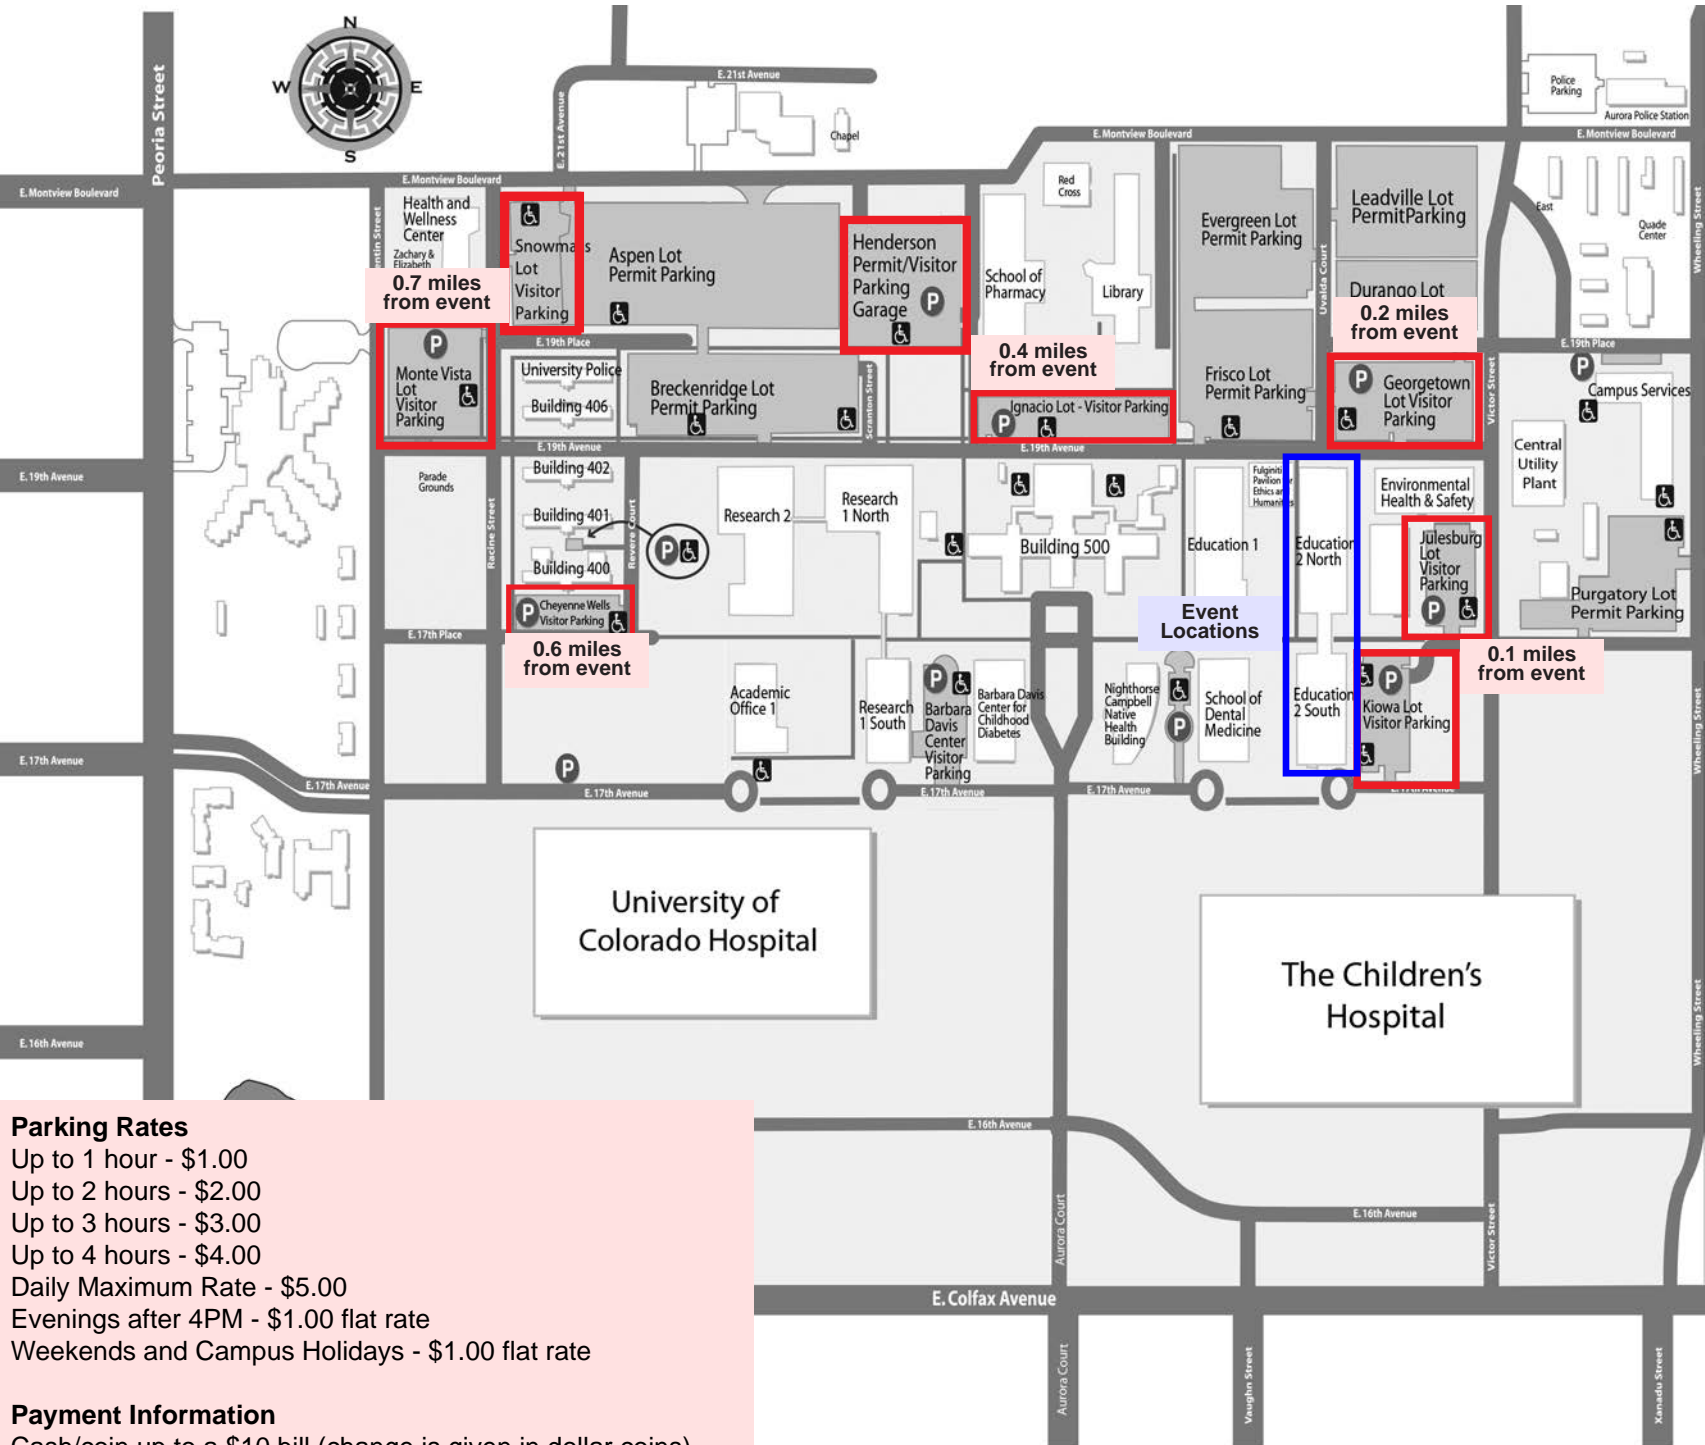

FOBGAPT2 Visitor Parking

Parking Rates
 Up to 1 hour - \$1.00
 Up to 2 hours - \$2.00
 Up to 3 hours - \$3.00
 Up to 4 hours - \$4.00
 Daily Maximum Rate - \$5.00
 Evenings after 4PM - \$1.00 flat rate
 Weekends and Campus Holidays - \$1.00 flat rate

Payment Information
 Cash/coin up to a \$10 bill (change is given in dollar coins)
 Credit card payments accepted (Visa, MasterCard, Discover)
 Day Passes can be purchased from the Parking Office